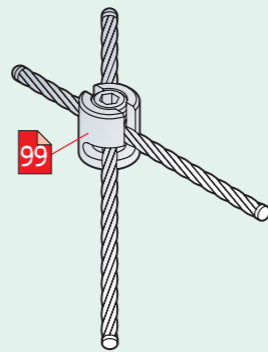

The **support washer** is also available separately. See **cover disk** with internal thread (page 106).

STUDDING WITH SUPPORT WASHER

no.	mm	mm	mm	mm	mm	mm	mm	mm
30836-	a	b1	b2	c1	c2	$\varnothing d1$	k	
0500-04	M5	50	29	21	25	35	4	
0600-04	M6	50	29	21	25	35	4	
0800-04	M8	60	36	24	30	50	6	
1000-04	M10	60	36	24	30	50	6	

CLEVIS WITH SUPPORT WASHER

no.	mm	mm	mm	mm	mm	mm	mm	mm	mm	mm	mm
30836-	a	b1	b2	c	$\varnothing d1$	$\varnothing d2$	$\varnothing d3$	e	f	g	k
0032-03	M5	61	32	21	35	12	5	9,0	8	5	4
0038-03	M6	75	38	28	35	14	6	10,0	9	6	4
0048-03	M8	92	48	32	50	18	8	12,5	12	7	6
0057-03	M10	111	57	39	50	22	10	15,0	15	8	6

EYE END WITH SUPPORT WASHER

no.	mm	mm	mm	mm	mm	mm	mm	mm	mm	mm	mm
30836-	a	b1	b2	c	$\varnothing d1$	$\varnothing d2$	$\varnothing d3$	e	f	k1	k2
0036-02	M5	64	36,0	21	35	12	5	9,0	7,0	4	4,9
0042-02	M6	78	42,0	28	35	14	6	10,5	8,0	4	5,9
0057-02	M8	100	57,5	32	50	18	8	14,0	10,5	6	6,9
0067-02	M10	119	67,0	39	50	22	10	17,0	13,0	6	7,9

EYE BOLT WITH SUPPORT WASHER

no.	mm	mm	mm	mm	mm	mm	mm	mm	mm	mm
30836-	a	b1	b2	c	$\varnothing d1$	$\varnothing d2$	$\varnothing d3$	k1	k2	
0034	M8	50	34	16	50	8,1	18	6	9	
0044	M8	60	44	16	50	8,1	18	6	9	
0054	M8	70	54	16	50	8,1	18	6	9	
0064	M8	80	64	16	50	8,1	18	6	9	
0084	M8	100	84	16	50	8,1	18	6	9	

SLOTTED DEFLECTOR BOLT WITH SUPPORT WASHER

Patent pending

no.	mm	mm	mm	mm	mm	mm	mm	mm	mm
30836-	a	b1	b2	c	$\varnothing d1$	$\varnothing d2$	$\varnothing d3$	k1	k2
0034-01	M8	50	34	16	50	8,1	18	6	9
0044-01	M8	60	44	16	50	8,1	18	6	9
0054-01	M8	70	54	16	50	8,1	18	6	9
0064-01	M8	80	64	16	50	8,1	18	6	9
0084-01	M8	100	84	16	50	8,1	18	6	9

For rope max. $\varnothing$ 5 mm

The user is responsible for correct assembly.