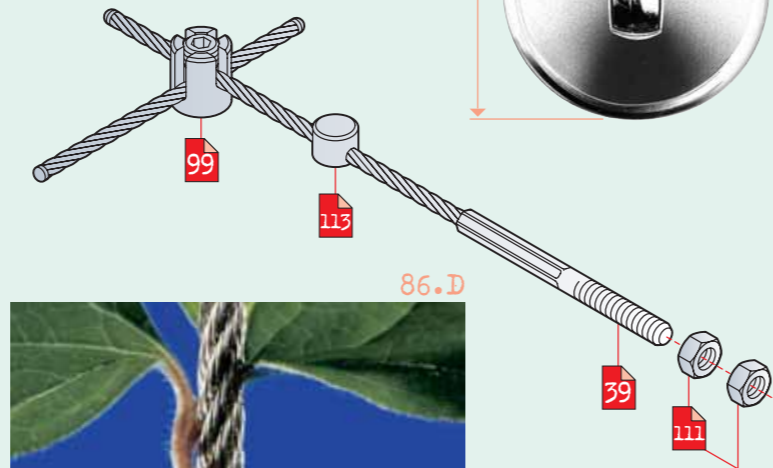

86.B
86.C

The **support washer** is also available separately. See **cover disk** with internal thread (page 106).

STUDDING WITH SUPPORT WASHER

no.	mm	mm	mm	mm	mm	mm	mm	mm
30836-	a	b1	b2	c1	c2	$\varnothing d1$	k	
0500-04	M5	50	29	21	25	35	4	
0600-04	M6	50	29	21	25	35	4	
0800-04	M8	60	36	24	30	50	6	
1000-04	M10	60	36	24	30	50	6	

CLEVIS WITH SUPPORT WASHER

no.	mm	mm	mm	mm	mm	mm	mm	mm	mm	mm	mm
30836-	a	b1	b2	c	$\varnothing d1$	$\varnothing d2$	$\varnothing d3$	e	f	g	k
0032-03	M5	61	32	21	35	12	5	9,0	8	5	4
0038-03	M6	75	38	28	35	14	6	10,0	9	6	4
0048-03	M8	92	48	32	50	18	8	12,5	12	7	6
0057-03	M10	111	57	39	50	22	10	15,0	15	8	6

EYE END WITH SUPPORT WASHER

no.	mm	mm	mm	mm	mm	mm	mm	mm	mm	mm	mm
30836-	a	b1	b2	c	$\varnothing d1$	$\varnothing d2$	$\varnothing d3$	e	f	k1	k2
0036-02	M5	64	36,0	21	35	12	5	9,0	7,0	4	4,9
0042-02	M6	78	42,0	28	35	14	6	10,5	8,0	4	5,9
0057-02	M8	100	57,5	32	50	18	8	14,0	10,5	6	6,9
0067-02	M10	119	67,0	39	50	22	10	17,0	13,0	6	7,9

EYE BOLT WITH SUPPORT WASHER

no.	mm	mm	mm	mm	mm	mm	mm	mm	mm	mm
30836-	a	b1	b2	c	$\varnothing d1$	$\varnothing d2$	$\varnothing d3$	k1	k2	
0034	M8	50	34	16	50	8,1	18	6	9	
0044	M8	60	44	16	50	8,1	18	6	9	
0054	M8	70	54	16	50	8,1	18	6	9	
0064	M8	80	64	16	50	8,1	18	6	9	
0084	M8	100	84	16	50	8,1	18	6	9	

SLOTTED DEFLECTOR BOLT WITH SUPPORT WASHER

Patent pending

no.	mm	mm	mm	mm	mm	mm	mm	mm	mm
30836-	a	b1	b2	c	$\varnothing d1$	$\varnothing d2$	$\varnothing d3$	k1	k2
0034-01	M8	50	34	16	50	8,1	18	6	9
0044-01	M8	60	44	16	50	8,1	18	6	9
0054-01	M8	70	54	16	50	8,1	18	6	9
0064-01	M8	80	64	16	50	8,1	18	6	9
0084-01	M8	100	84	16	50	8,1	18	6	9

For rope max. $\varnothing$ 5 mm

The user is responsible for correct assembly.