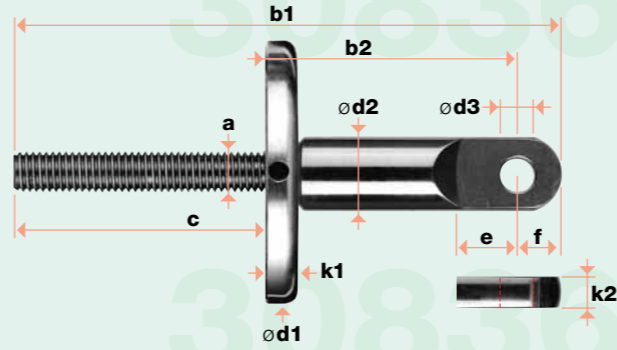

EYE END WITH SUPPORT WASHER

no.	mm	mm	mm	mm	mm	mm	mm	mm	mm	mm	mm
30836-	a	b1	b2	c	$\varnothing d1$	$\varnothing d2$	$\varnothing d3$	e	f	k1	k2
0036-02	M5	64	36,0	21	35	12	5	9,0	7,0	4	4,9
0042-02	M6	78	42,0	28	35	14	6	10,5	8,0	4	5,9
0057-02	M8	100	57,5	32	50	18	8	14,0	10,5	6	6,9
0067-02	M10	119	67,0	39	50	22	10	17,0	13,0	6	7,9