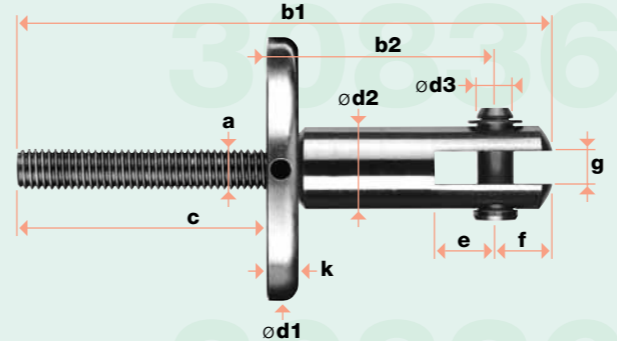

CLEVIS WITH SUPPORT WASHER

no.	mm	mm	mm	mm	mm	mm	mm	mm	mm	mm	mm
30836-	a	b1	b2	c	$\varnothing d1$	$\varnothing d2$	$\varnothing d3$	e	f	g	k
0032-03	M5	61	32	21	35	12	5	9,0	8	5	4
0038-03	M6	75	38	28	35	14	6	10,0	9	6	4
0048-03	M8	92	48	32	50	18	8	12,5	12	7	6
0057-03	M10	111	57	39	50	22	10	15,0	15	8	6