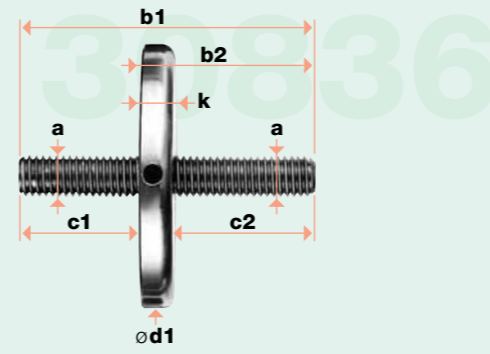

STUDDING WITH SUPPORT WASHER

no.	mm	mm	mm	mm	mm	mm	mm	mm
30836-	a	b1	b2	c1	c2	$\varnothing d1$	k	
0500-04	M5	50	29	21	25	35	4	
0600-04	M6	50	29	21	25	35	4	
0800-04	M8	60	36	24	30	50	6	
1000-04	M10	60	36	24	30	50	6