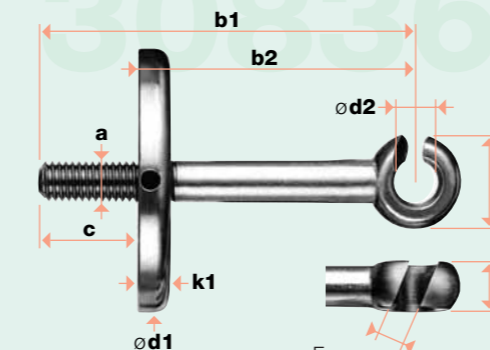

SLOTTED DEFLECTOR BOLT WITH SUPPORT WASHER

Patent pending

no.	mm	mm	mm	mm	mm	mm	mm	mm	mm
30836-	a	b1	b2	c	$\varnothing d1$	$\varnothing d2$	$\varnothing d3$	k1	k2
0034-01	M8	50	34	16	50	8,1	18	6	9
0044-01	M8	60	44	16	50	8,1	18	6	9
0054-01	M8	70	54	16	50	8,1	18	6	9
0064-01	M8	80	64	16	50	8,1	18	6	9
0084-01	M8	100	84	16	50	8,1	18	6	9

For rope max. $\varnothing$ 5 mm

The user is responsible for correct assembly.